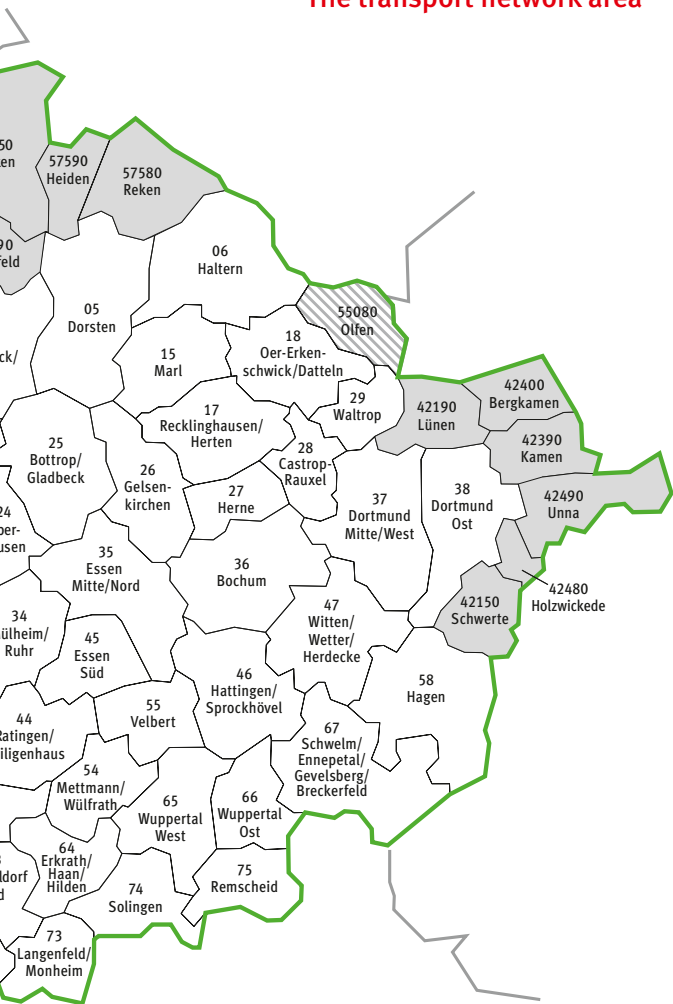

The transport network area

VRR fare valid on all lines, but only for through-transit.

Price Category D